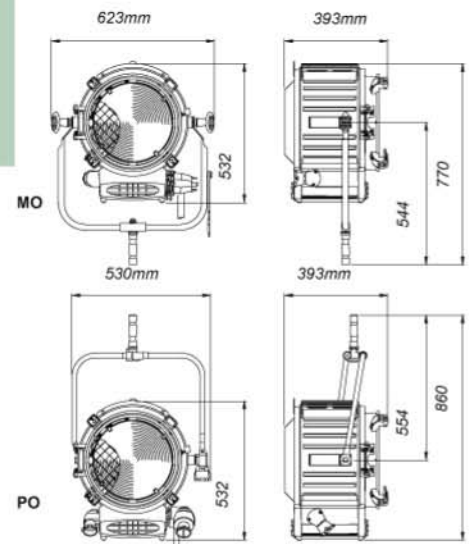

### Operational Data

<b>STUDIO 2kW MO</b>	
Weight (head & stirrup)	11.0kg
Packed weight	13.0kg
Packed volume	535x460x545mm
<b>STUDIO 2kW PO</b>	
Weight (head & stirrup)	15.0kg
Packed weight	18.0kg
Packed volume	535x460x545mm
Lens diameter	250mm
Accessory diameter	325mm
Filter cut size diameter	320mm
Mounting	29mm spigot (not 27260E)
Safety	25x25mm wire mesh guard
Range	10.2° to 57.2°

### Operational Data

<b>STUDIO 5kW MO</b>	
Weight (head & stirrup)	17.0kg
Packed weight	21.0kg
Packed volume	600x530x640mm
<b>STUDIO 5kW PO</b>	
Weight (head & stirrup)	20.0kg
Packed weight	25.0kg
Packed volume	600x530x640mm
Lens diameter	300mm
Accessory diameter	410mm
Filter cut size diameter	400mm
Mounting	29mm spigot (not 27270E)
Safety	25x25mm wire mesh guard
Range	11.7° to 64.7°

### Lamp Data

Lamp code	CP29-5000W
LCL (mm)	165
Base	G38
Lumens	135,000
Rated life hours (H)	500
Colour temp. (K)	3200

### Photometric Data

Typical performance based on CP29 5000W lamp

<b>Spot (11.7°)</b>				
Throw (m)	5	10	15	20
Beam Ø (m)	1	2	3	4
Lux	21,160	5,290	2,351	1,322
<b>Flood (64.7°)</b>				
Throw (m)	5	10	15	20
Beam Ø (m)	6.3	12.6	19	25.3
Lux	3,228	807	358	201