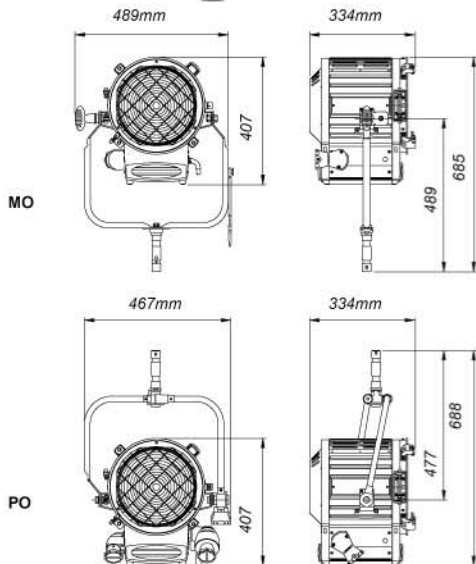

Quartz Halogen Fresnels

STUDIO 2kW