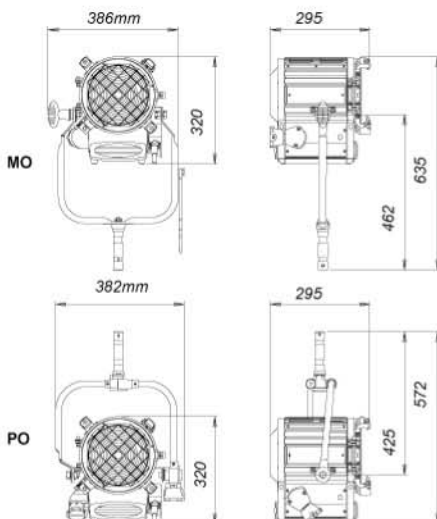

Operational Data

STUDIO 1kW MO	
Weight (head & stirrup)	7.5kg
Packed weight	9.5kg
Packed volume	510x410x495mm
STUDIO 1kW PO	
Weight (head & stirrup)	11.0kg
Packed weight	13.0kg
Packed volume	510x410x495mm
Lens diameter	175mm
Barndoor diameter	270mm
Colour frame/ scrim set diameter	258mm
Filter cut size diameter	255mm
Mounting	29mm spigot (not 27250E)
Safety guard	25x25mm wire mesh
Range	12.3° to 58.2°

Lamp Data

Lamp code	CP40-1000W
LCL (mm)	63.5
Base	G22
Lumens	26,000
Rated life hours (H)	250
Colour temp. (K)	3200

Photometric Data

Typical performance based on CP40 1000W lamp

	3	5	10	15
Spot (12.3°)				
Throw (m)	3	5	10	15
Beam Ø (m)	0.6	1	2.1	3.2
Lux	10,000	3,600	900	400
Flood (58.2°)				
Throw (m)	3	5	10	15
Beam Ø (m)	3.3	5.6	11.1	16.7
Lux	1,544	556	139	61

- 27250 STUDIO 1 kW EUR. M.O. 230 V
- 27250S2 STUDIO 1 kW EUR. M.O. 230 V, Without spigot, without on/off switch, 2.5m cable
- 27252 STUDIO 1 kW EUR. P.O. 230 V
- 27256 STUDIO 1 kW USA/CAN - ST - M.O. 120V
- 27257 STUDIO 1 kW USA/CAN - P.O. 120V
- 27259 STUDIO 1 kW USA/CAN TV - M.O. 120V